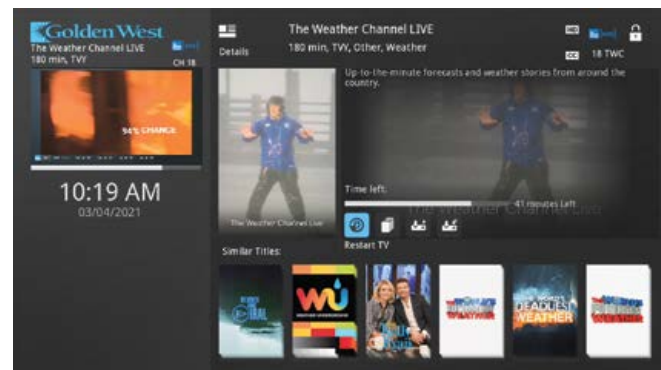

goldenwest.com • 1-855-888-7777

CENTRAL CHANNEL LINEUP

CH	Station	Catchup	Restart	CH	Station	Catchup	Restart	CH	Station	Catchup	Restart
3	KTSD (PBS) HD	YES	YES	26	FOX News HD	NO	YES	50	Animal Planet HD	YES	YES
4	KSFY (ABC) HD	YES	YES	27	CNBC HD	YES	YES	51	Discovery Channel HD	YES	YES
5	KDLT (NBC) HD	YES	YES	29	ESPN HD	YES	YES	52	TLC HD	YES	YES
6	KPLO (CBS) HD	YES	YES	30	ESPN2 HD	YES	YES	53	Syfy HD	YES	YES
7	QVC HD	NO	NO	31	Bally Sports North HD	YES	YES	54	MTV HD	YES	YES
8	KWSD HD	YES	YES	32	NBC Sports Network HD	YES	YES	55	VH1 HD	YES	YES
9	ANTENNA TV	YES	YES	33	Outdoor Channel HD	YES	YES	56	CMT HD	YES	YES
10	MyUTV HD	YES	YES	34	FOX Sports 1 HD	NO	YES	57	Turner Classic Movies HD	NO	YES
11	The CW HD	YES	YES	35	Freeform HD	YES	YES	58	Bravo HD	YES	YES
12	KDLT (FOX) HD	YES	YES	36	Lifetime HD	YES	YES	59	HMM HD	YES	YES
13	HSN HD	NO	NO	37	Oxygen HD	YES	YES	60	FX HD	YES	YES
14	PBS World	YES	YES	38	LMN HD	YES	YES	61	USA HD	YES	YES
15	PBS Create	YES	YES	39	Hallmark Channel HD	YES	YES	62	TNT HD	NO	YES
16	C-Span HD	YES	YES	40	Food Network HD	YES	YES	63	Paramount Network HD	YES	YES
17	C-Span2 HD	YES	YES	41	Travel Channel HD	YES	YES	64	Comedy Central HD	YES	YES
18	The Weather Channel HD	YES	YES	42	HGTV HD	YES	YES	65	E! HD	YES	YES
19	EWTN HD	YES	YES	43	Disney Channel HD	YES	YES	66	RFD-TV HD	YES	YES
20	INSP HD	YES	YES	44	Nickelodeon HD	YES	YES	67	NFL Network HD	YES	YES
21	TBN HD	YES	YES	45	Cartoon Network HD	NO	YES	68	OWN HD	YES	YES
22	Headline News HD	NO	YES	46	TV Land HD	YES	YES	69	National Geographic HD	YES	YES
23	TBS HD	NO	YES	47	History HD	YES	YES	70	Midco Sports Network HD	YES	YES
24	CNN HD	NO	YES	48	A & E HD	YES	YES	71	FXX HD	YES	YES
25	MSNBC HD	YES	YES	49	TruTV HD	NO	YES	72	NewsNation HD	YES	YES

Note: Channels available are dependent on DVR service and package level.

Continued on back page.